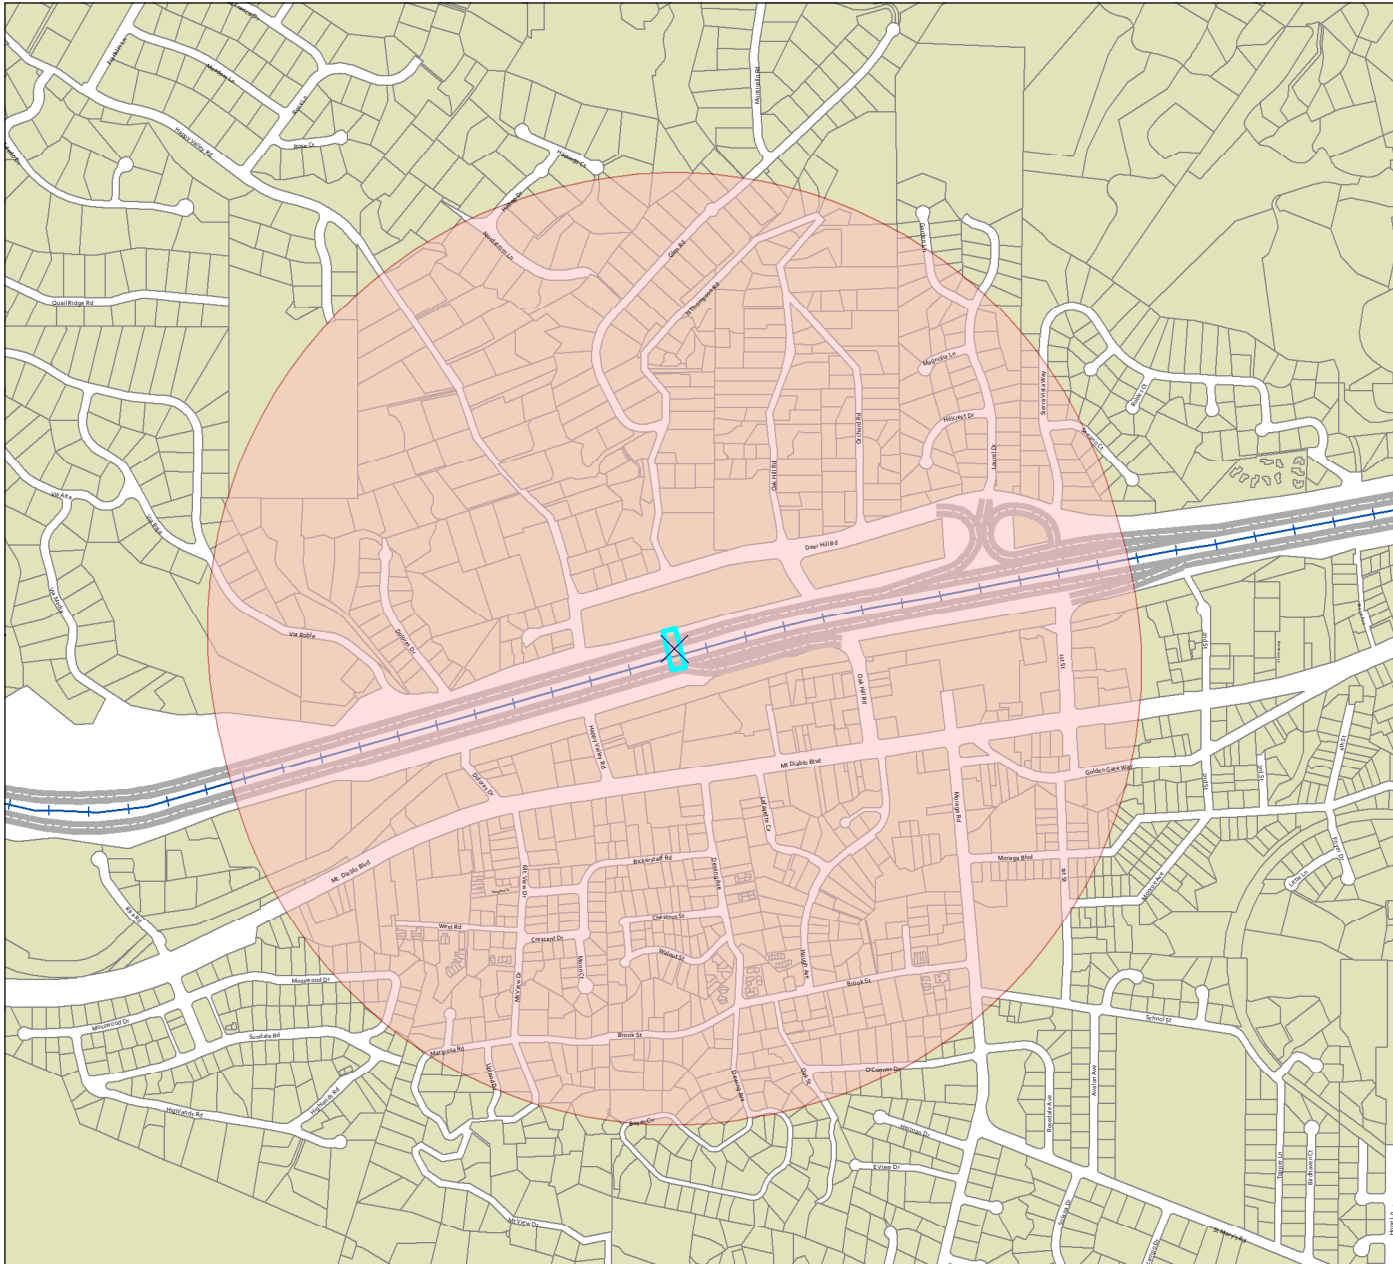

City of Lafayette BART Half-Mile Buffer

KEY

-  Parcels
-  CA Route 24
-  BART
-  Buffer