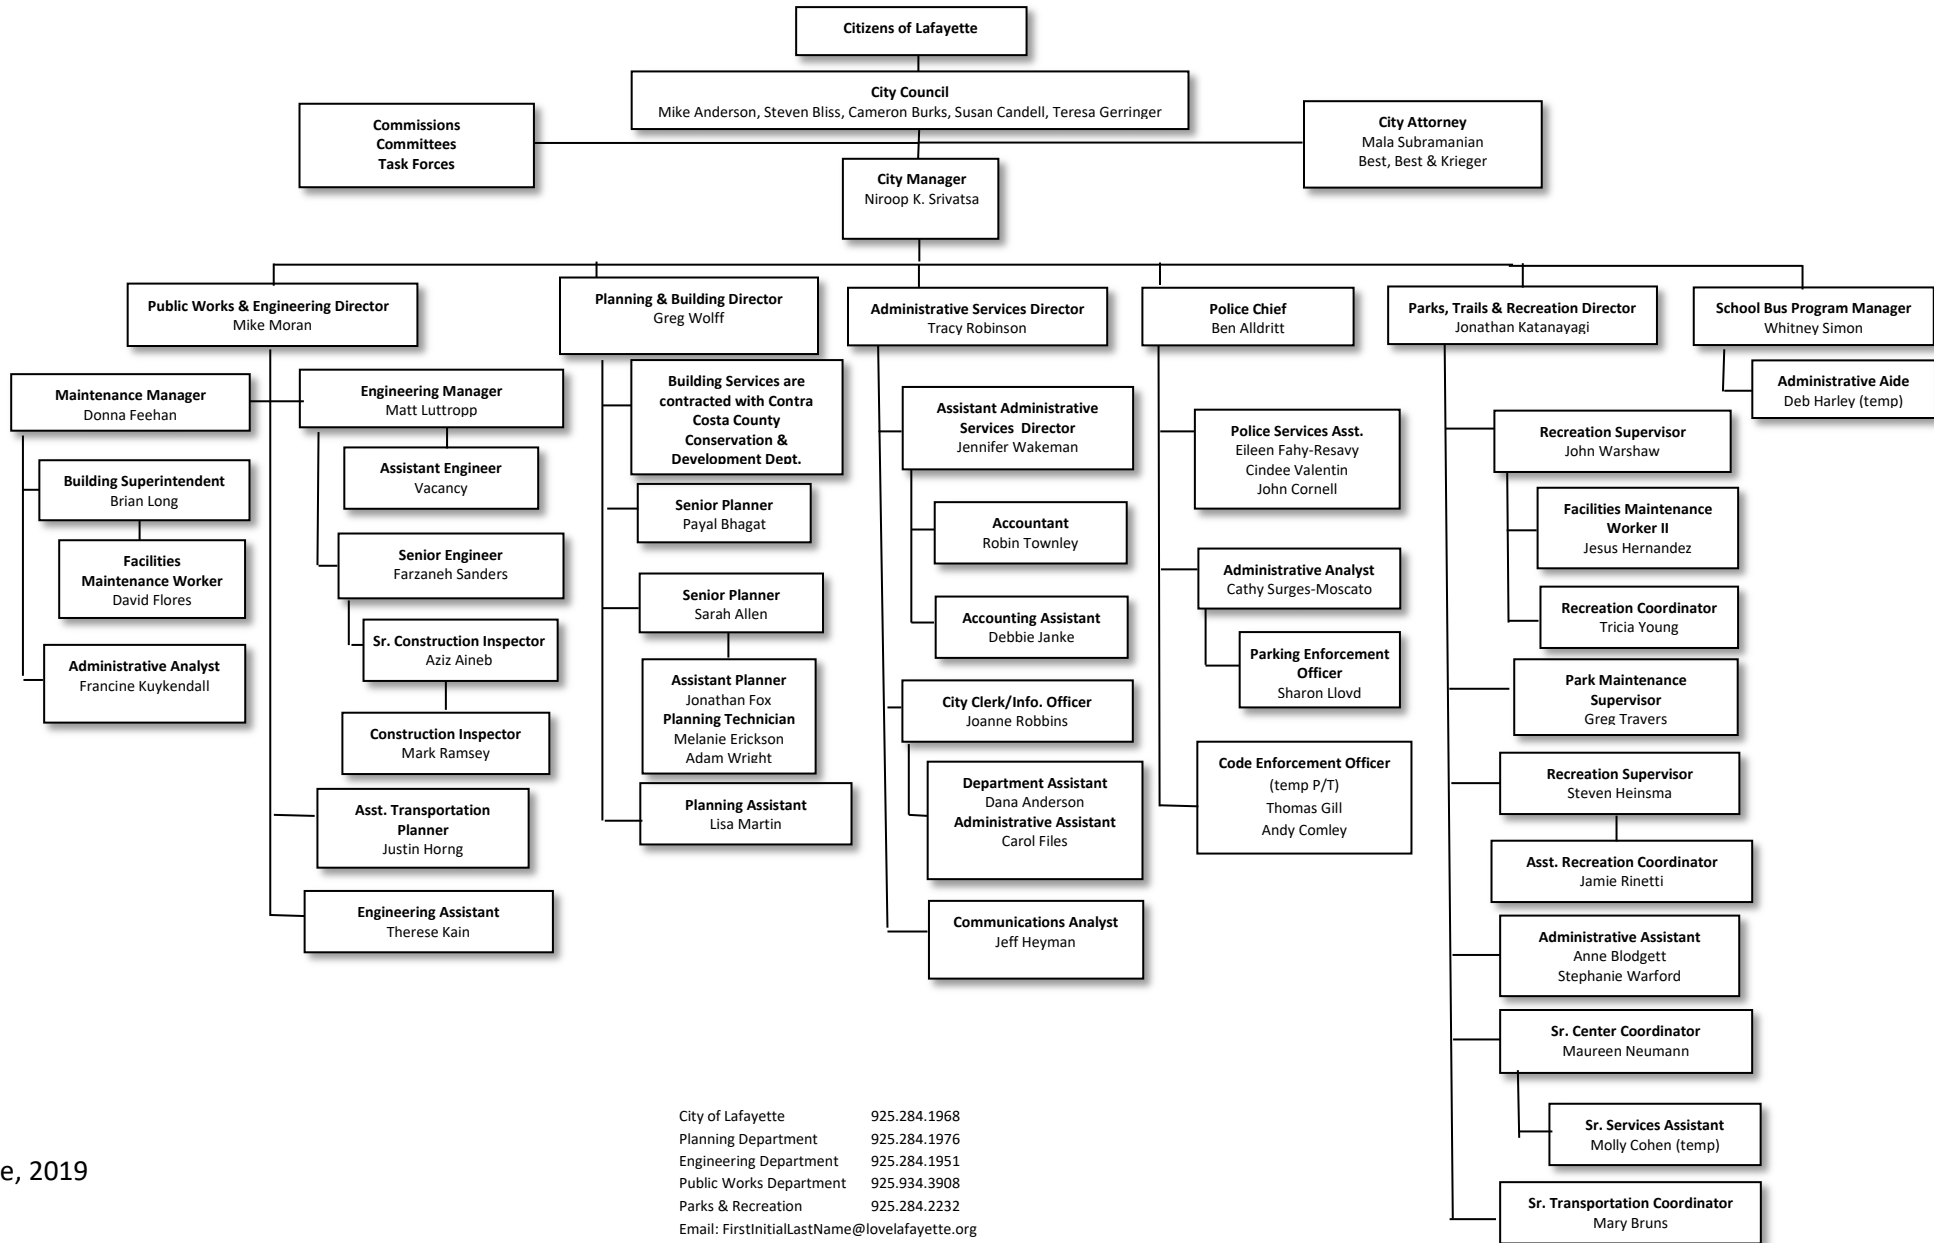

City of Lafayette Organization Chart

City of Lafayette 925.284.1968
 Planning Department 925.284.1976
 Engineering Department 925.284.1951
 Public Works Department 925.934.3908
 Parks & Recreation 925.284.2232
 Email: FirstInitialLastName@lovelafayette.org