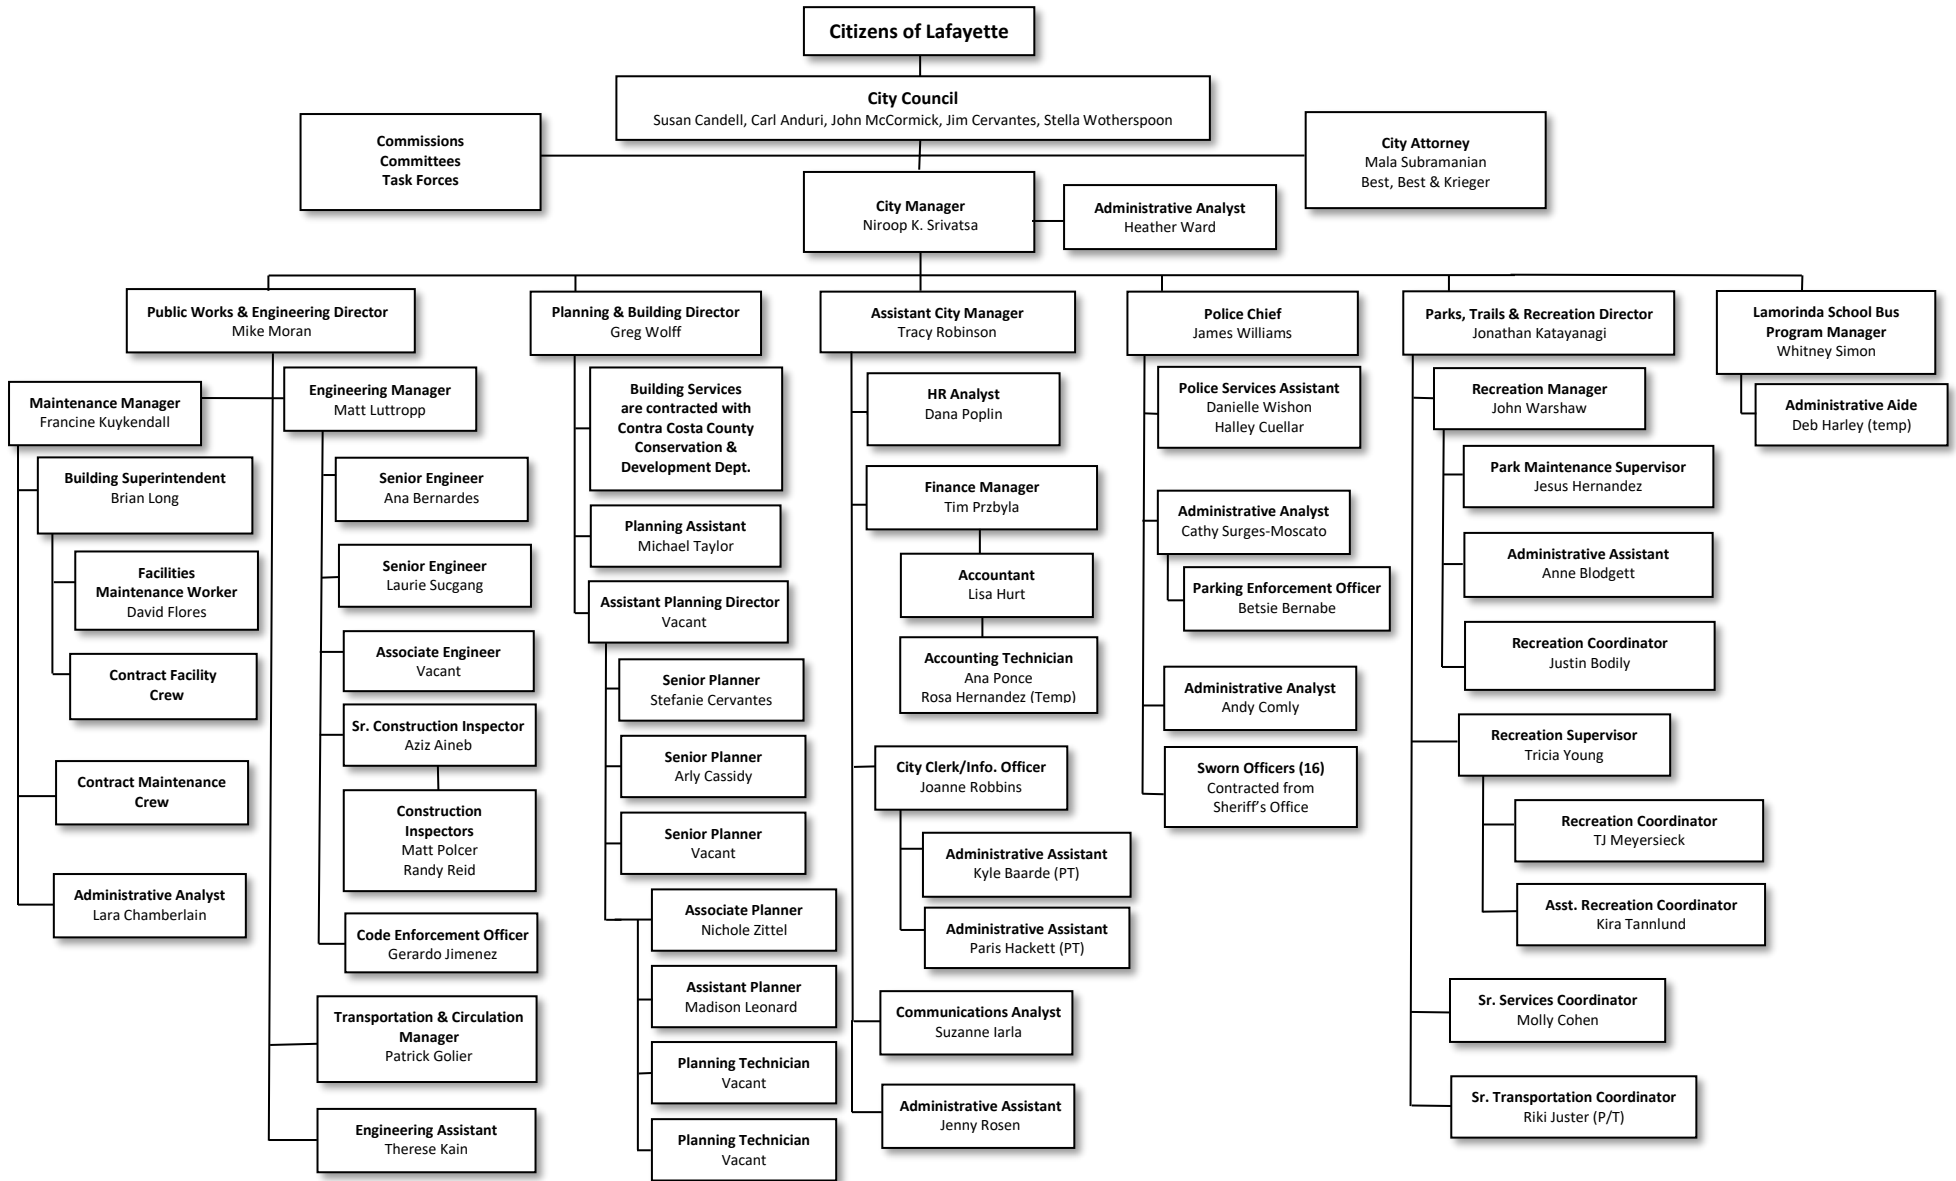

City of Lafayette Organization Chart

City of Lafayette (925) 284-1968
 Planning Department (925) 284-1976
 Engineering Department (925) 284-1951
 Public Works Department (925) 934-3908
 Parks & Recreation (925) 284-2232
 Email: FirstInitialLastName@lovelafayette.org